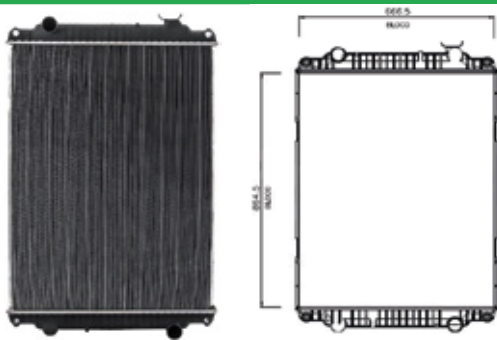

19-320/31-320 - CUMMINS - S/L

Cód: 31000 RV: 19210 OR: 2V2121251A Ano: 06/11 Med: 900x666x55mm

19-320/31-320 - CUMMINS - C/L

Cód: 32000 RV: 19210 OR: 2V2121251A Ano: 06/11 Med: 900x666x55mm

17-320/19-320E/19-370/25-320E/25-370E/26-260/31-260 - CUMMINS - S/L