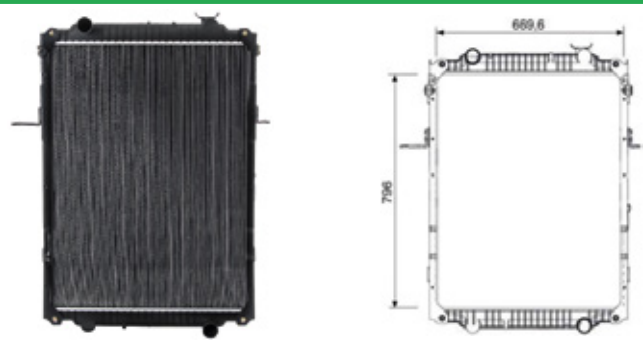

17-280E/24-280E/31-280E MOTOR MAN - C/L

Cód: 32012 RV: 13005 OR: 2T2121253F Ano: 12/14 Med: 800x666x55mm