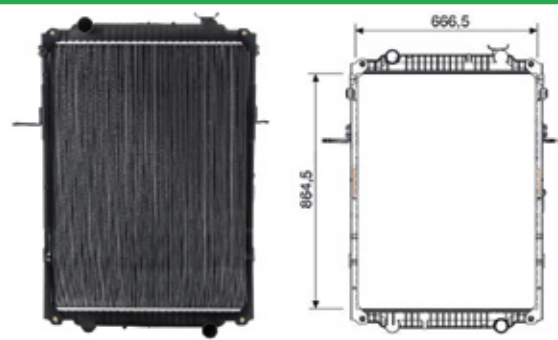

17-320/19-320E/19-370/25-320E/25-370E/26-260/31-260 CUMMINS - C/L

Cód: 32009 RV: 13301 OR: 2T2121253T Ano: 12/16 Med: 865x666x55mm